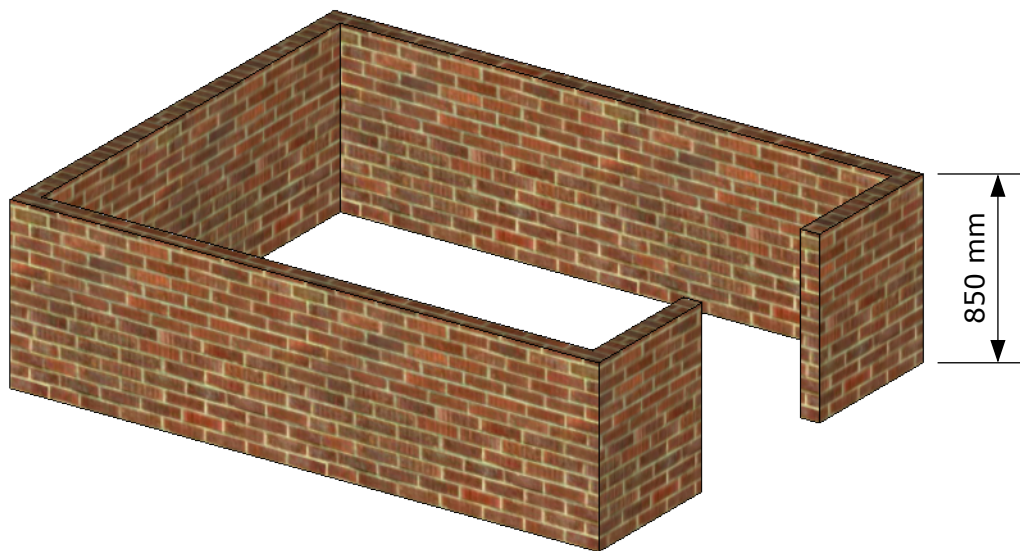

# 8ft Wide Bespoke Kingsbury Cedar Greenhouse

## External dwarf wall measurements

Dwarf wall height at doorway 850mm

- Single skinned wall is adequate for the greenhouse to sit on.
- Any greenhouse larger than 10ft in length, we would recommend a pillar in the centre to increase strength
- Dwarf wall must be flat and square

8ft model; exact size is 2530 mm
10ft model / 3122 mm
12ft model / 3763 mm
14ft model / 4355 mm
16ft model / 4950 mm
18ft model / 5540 mm
20ft model / 6130 mm
24ft model / 7355 mm
30ft model / 9130 mm