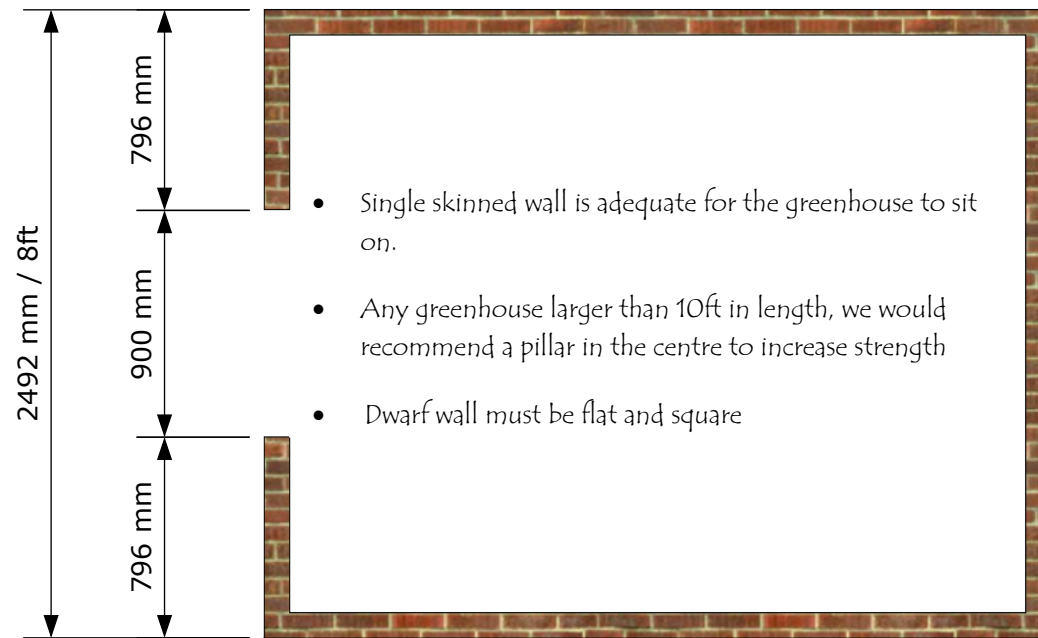

# 8ft Wide Bespoke Kingsbury Cedar Greenhouse

## External dwarf wall measurements

Dwarf wall height at doorway 850mm

- Single skinned wall is adequate for the greenhouse to sit on.
- Any greenhouse larger than 10ft in length, we would recommend a pillar in the centre to increase strength
- Dwarf wall must be flat and square

8ft model; exact size is 2530 mm
10ft model / 3122 mm
12ft model / 3763 mm
14ft model / 4355 mm
16ft model / 4950 mm
18ft model / 5540 mm
20ft model / 6130 mm
24ft model / 7355 mm
30ft model / 9130 mm